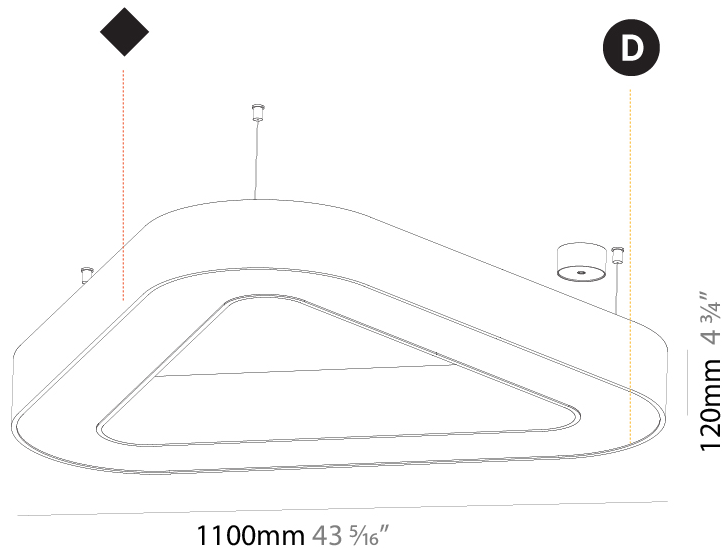

GENERAL

Series: Glorious
Subseries: Glorious Victory
Brand: Prolicht
Division: Architectural
Mounting Type: Suspension
Mounting Location: Ceiling
Subcategory: Ambient

PHYSICAL

Shape: Abstract
Length (mm): 1100
Length (in): 43 ⁵/₁₆"
Width (mm): 1100
Width (in): 43 ⁵/₁₆"
Height (mm): 120
Height (in): 4 ³/₄"
Max. Overall Height (mm): 2120
Max. Overall Height (in): 83 ⁷/₁₆"
Light Distribution: Direct / Indirect
Weight (kg): 10.819
Weight (lbs): 23.851
Diffuser: PMMA - Opal or Micro-Prism
Fixture Finish: SSR / BKV / CWI / CRY / HAB / LAG / UFT / ITA / RUA / RUR / MIC / FTG / MYG / TWT / LOD / PUS / FRO / FUP / KIA / POP / BLS / SPG / MEY / GOH / GUM / CHC / COM / ABZ / JAG / OBR / MOS / ROR
Fixture Material: Aluminum

ELECTRICAL

Lamp Type: LED (Zhaga Standard)
Input Wattage (W): 70
Total Output Wattage (W): 60 / 48 (3500K)
Dimming: Non-Dimming / Phase Dimming (120Vac only) / 0-10V Dimming
Driver Included: Yes
Driver Location: Integrated
Driver Type: Constant Current - 120 / 277Vac
Driver Class: Class 2
Input Voltage (V): 120 - 277
Constant Current (MA): 350 / 900/600 (3500K)

LED

Color Temperature (°K): 3000 / 3500 / 4000
Max. Delivered Lumen (lm): 4150 / 4302 / 4390 Direct / 3660 / 3783 / 3860 Indirect
CRI: >80 CRI
Efficiency (%): 70.9
Lamp Life (hrs): 50000

OPTICAL

RATINGS AND CERTIFICATIONS

Certified By: Certified for North American Standards
IP rating: IP20