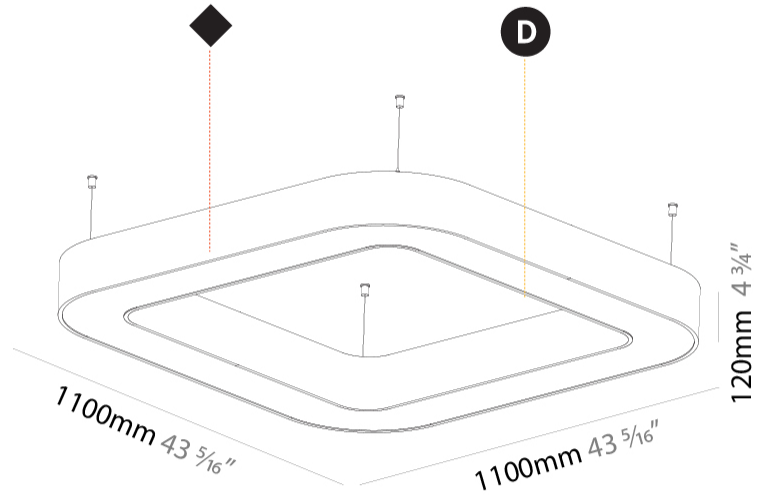

GENERAL

Series: Glorious
Subseries: Glorious Quantum
Brand: Prolicht
Division: Architectural
Mounting Type: Suspension
Mounting Location: Ceiling
Subcategory: Ambient

PHYSICAL

Shape: Square
Length (mm): 1100
Length (in): 43 ⁵/₁₆"
Width (mm): 1100
Width (in): 43 ⁵/₁₆"
Height (mm): 120
Height (in): 4 ³/₄"
Max. Overall Height (mm): 2120
Max. Overall Height (in): 83 ⁷/₁₆"
Light Distribution: Direct
Weight (kg): 13.125
Weight (lbs): 28.88
Diffuser: PMMA - Opal or Micro-Prism
Fixture Finish: SSR / BKV / CWI / CRY / HAB / LAG / UFT / ITA / RUA / RUR / MIC / FTG / MYG / TWT / LOD / PUS / FRO / FUP / KIA / POP / BLS / SPG / MEY / GOH / GUM / CHC / COM / ABZ / JAG / OBR / MOS / ROR
Fixture Material: Aluminum

ELECTRICAL

Lamp Type: LED (Zhaga Standard)
Input Wattage (W): 60
Total Output Wattage (W): 48 / 38.4 (3500K)
Dimming: Non-Dimming / Phase Dimming (120Vac only) / 0-10V Dimming
Driver Included: Yes
Driver Location: Integrated
Driver Type: Constant Current - 120 / 277Vac
Driver Class: Class 2
Input Voltage (V): 120 - 277
Constant Current (MA): 350 / 1200 (3500K)

LED

Color Temperature (°K): 3000 / 3500 / 4000
Max. Delivered Lumen (lm): 5540 / 5733 / 5850
CRI: >80 CRI
Efficiency (%): 65
Lamp Life (hrs): 50000

OPTICAL

RATINGS AND CERTIFICATIONS

Certified By: Certified for North American Standards
IP rating: IP20